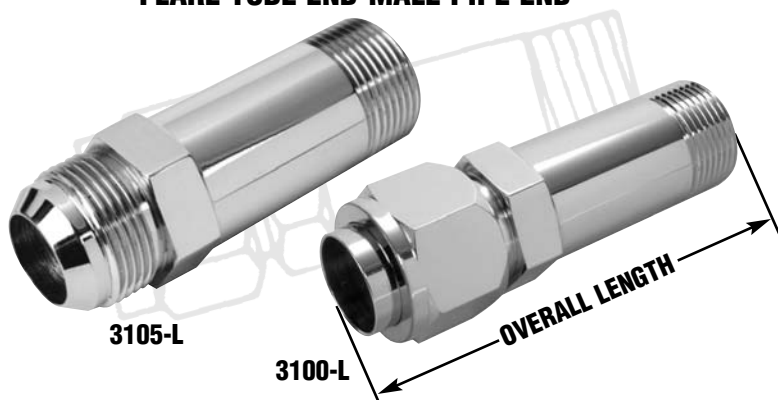

3105-L / 3100-L LONG MALE CONNECTOR FLARE TUBE END-MALE PIPE END