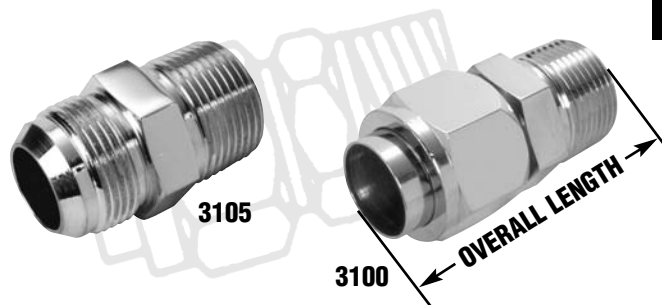

3105-L / 3100-L • Long Male Connector

Body Only Part No.	Complete Assem. Part No.	Tube O.D.	Male Pipe Thread	Overall Length
3105L-4-2	3100L-4-2	1/4"	1/8"	2³/₁₆"
3105L-5-2	3100L-5-2	5/16"	1/8"	2¹¹/₃₂"
3105L-6-4	3100L-6-4	3/8"	1/4"	2²³/₃₂"
3105L-8-6	3100L-8-6	1/2"	3/8"	3⁹/₃₂"
3105L-10-8	3100L-10-8	5/8"	1/2"	3³/₄"
3105L-12-12	3100L-12-12	3/4"	3/4"	4³/₃₂"
3105L-14-12	3100L-14-12	7/8"	3/4"	4¹⁵/₃₂"
3105L-16-16	3100L-16-16	1"	1"	4²⁵/₃₂"
3105L-20-20	3100L-20-20	1¹/₄"	1¹/₄"	5¹¹/₃₂"

3105-LL / 3100-LL • Extra Long Male Connector

Body Only Part No.	Complete Assem. Part No.	Tube O.D.	Male Pipe Thread	Overall Length
3105LL-4-2	3100LL-4-2	1/4"	1/8"	2¹⁵/₁₆"
3105LL-5-2	3100LL-5-2	5/16"	1/8"	3⁷/₃₂"
3105LL-6-4	3100LL-6-4	3/8"	1/4"	3²³/₃₂"
3105LL-8-6	3100LL-8-6	1/2"	3/8"	4¹⁷/₃₂"
3105LL-10-8	3100LL-10-8	5/8"	1/2"	5"
3105LL-12-12	3100LL-12-12	3/4"	3/4"	5¹⁹/₃₂"
3105LL-14-12	3100LL-14-12	7/8"	3/4"	6³/₃₂"
3105LL-16-16	3100LL-16-16	1"	1"	6¹⁷/₃₂"
3105LL-20-20	3100LL-20-20	1¹/₄"	1¹/₄"	7¹¹/₃₂"

3105 / 3100 MALE CONNECTOR FLARE TUBE END-MALE PIPE END